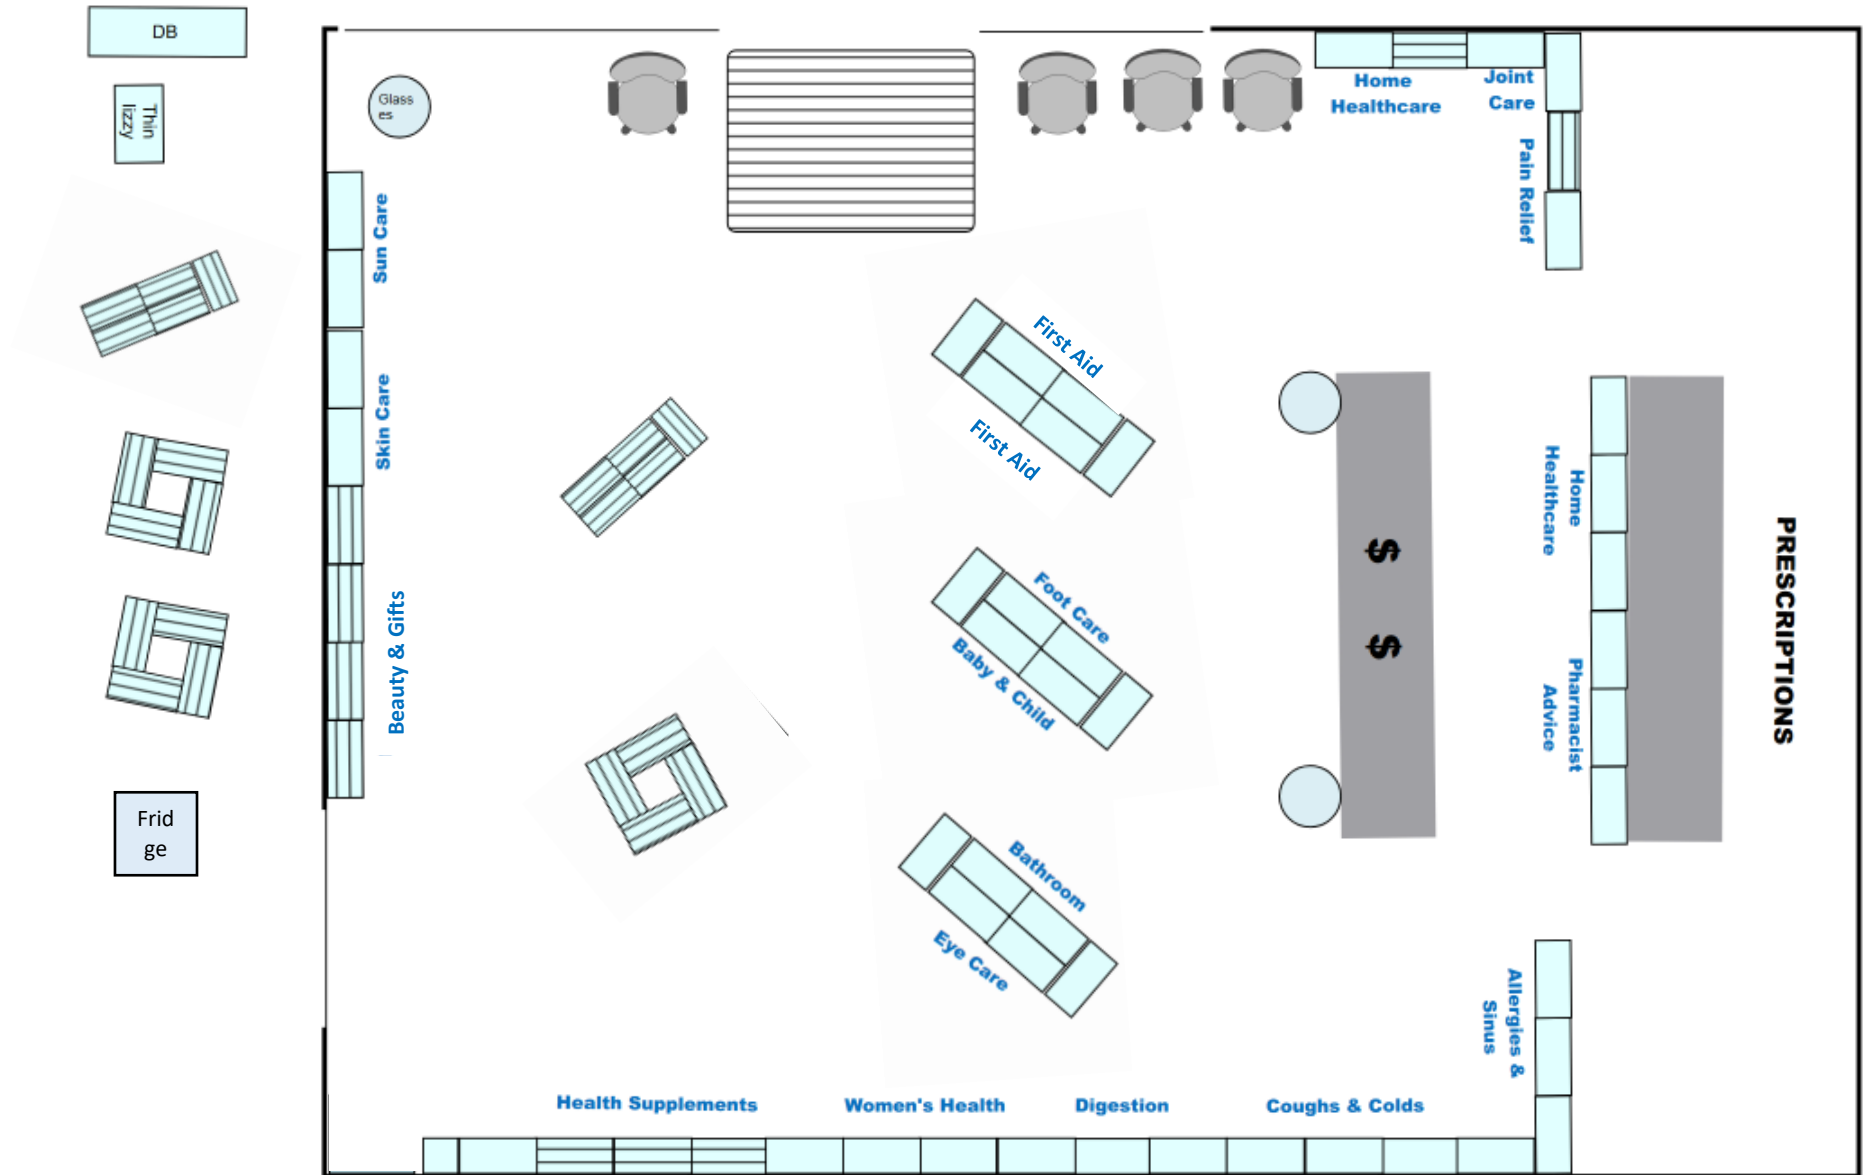

New Shop Layout and Planograms – Unichem Papamoa Pharmacy – May 2024

Before:

New Shop Layout:

After:

Digestive Care

Women's Health