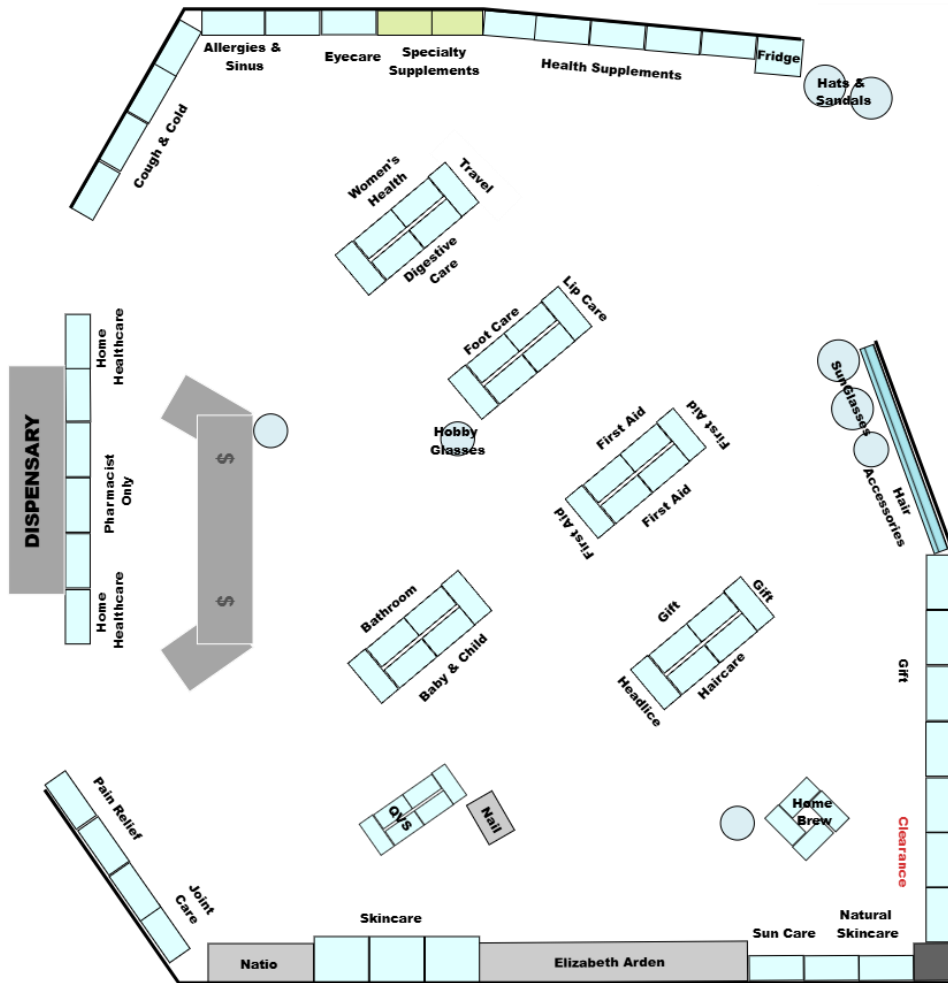

Mercury Bay Pharmacy, Whitianga Re-merchandising Before and After

Mercury Bay Pharmacy is a Whitianga pharmacy with a strong focus on community care and support.

It serves the beachside town of Whitianga on the Coromandel peninsula.

Before:

New Shop Layout:

After: